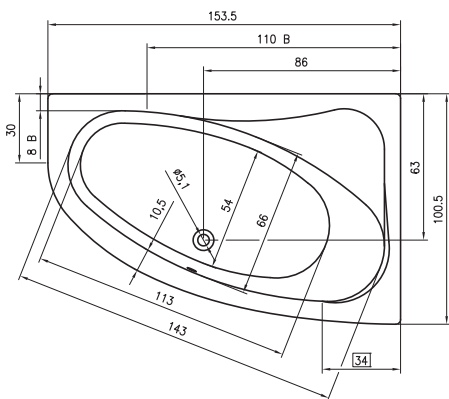

BA68 - LYRA LEWA 153,5x100,5cm