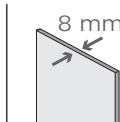

SCANDIC M109V

Wszystkie
rozmiary w mm

Kod Lewa	Kod Prawa	A	B	C	Cena
GX0604201	GX0604202	850	197	653	1 700,-
GX0605201	GX0605202	900	197	703	1 800,-
GX0606201	GX0606202	950	297	653	1 850,-
GX0607201	GX0607202	1000	297	703	1 900,-

W przypadku wanień z hydromasażem montaż parawanu nie zawsze jest możliwy.
Skontaktuj się z biurem sprzedaży.

NOWOŚĆ

SCANDIC S409

Wszystkie
rozmiary w mm

Kod	A	Cena
GC49300	600	1 090,-
GC50300	700	1 130,-
GC51300	800	1 190,-
GC52300	900	1 290,-

W przypadku wanień z hydromasażem montaż parawanu nie zawsze jest możliwy.
Skontaktuj się z biurem sprzedaży.

KABINY PRYSZNICOWE
PARAWANY NAWANNOWE

SCANDIC S500

Wszystkie
rozmiary w mm

Kod	Wanna	A	Cena
GC60200	Yukon	820	1 990,-
GC61200	Geta 160	760	1 990,-
GC62200	Geta 170	860	1 990,-
GC63200	Delta 150/160	460	1 990,-

W przypadku wanień z hydromasażem montaż parawanu nie zawsze jest możliwy.
Skontaktuj się z biurem sprzedaży.