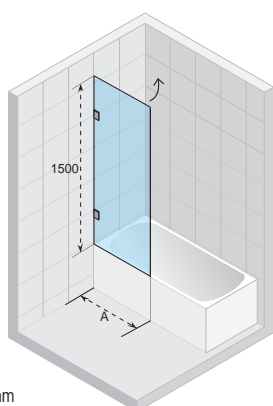

SCANDIC S108

Wszystkie
rozmiary w mm

Kod	A	Cena
GC56200	650	1 250,-
GC57200	750	1 290,-
GC58200	850	1 350,-
GC59200	950	1 450,-

W przypadku wanien z hydromasażem montaż parawanu nie zawsze jest możliwy.
Skontaktuj się z biurem sprzedaży.