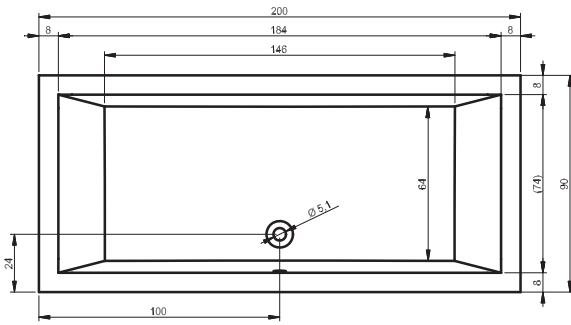

WANNY RYSUNKI TECHNICZNE

BA60 - LUSO 200x90cm