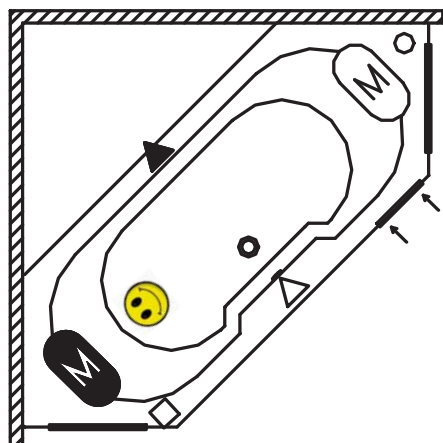

WANNY

INFORMACJE TECHNICZNE

OZNACZENIA