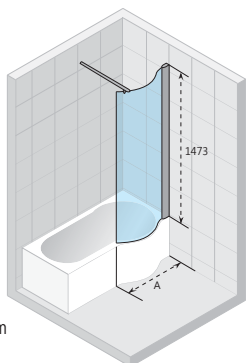

PARAWANY NAWANNOWE FJORD, NAUTIC

FJORD F500 – PARAWAN NIERUCHOMY DORADO

Wszystkie
rozmiary w mm

Kod	A	Wanna	Cena
GFT5110760809	760	Dorado	1 790,-

W przypadku wanien z hydromasażem montaż parawanu nie zawsze jest możliwy.
Skontaktuj się z biurem sprzedaży.