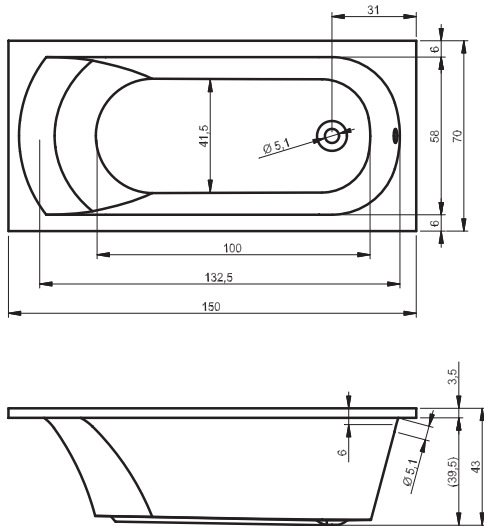

BB58 - MIAMI 150x70cm