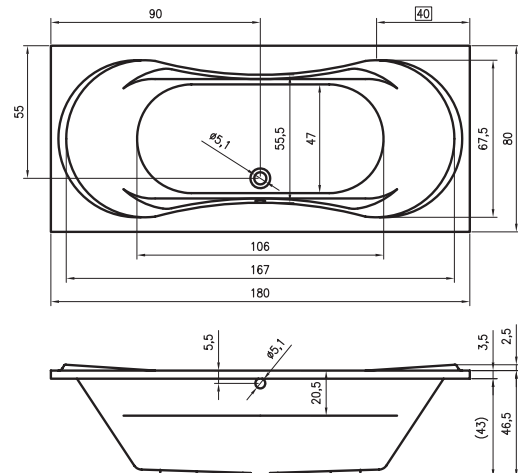

BA55 SUPREME 180x80 cm