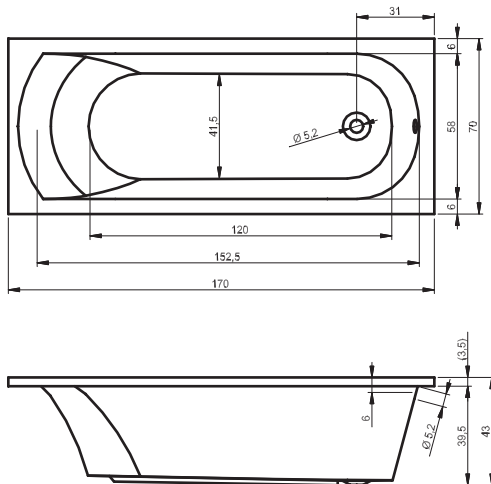

BB62 - MIAMI 170x70cm