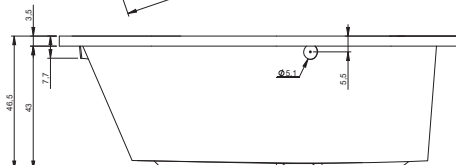

BA65 - LYRA PRAWA 140x90cm