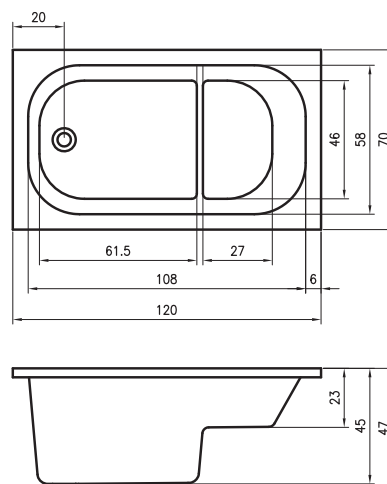

BZ25 - PETIT 120x70cm

BB79 - SAVONA 190x130cm

BB28 - SOBEK 180x115cm

BB22 - SETH 180x86cm

BR03005 - STILL SMART PRAWA 170x110 cm
BR0300500K00130 - STILL SMART LED PRAWA 170x110 cm

BR04005 - STILL SMART LEWA 170x110 cm
BR0400500K00130 - STILL SMART LED LEWA 170x110 cm