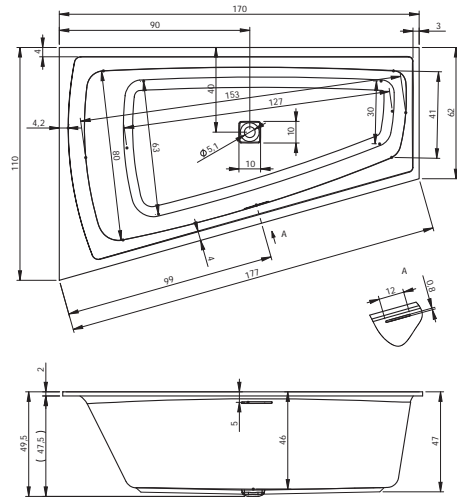

BZ25 - PETIT 120x70cm

BB79 - SAVONA 190x130cm

BB28 - SOBEK 180x115cm

BB22 - SETH 180x86cm

BR03005 - STILL SMART PRAWA 170x110 cm
BR0300500K00130 - STILL SMART LED PRAWA 170x110 cm

BR04005 - STILL SMART LEWA 170x110 cm
BR0400500K00130 - STILL SMART LED LEWA 170x110 cm