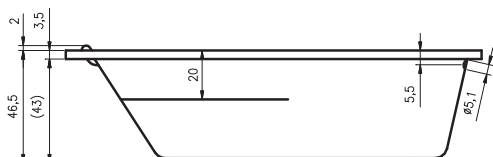

BZ07 - VIRGO 170x75cm