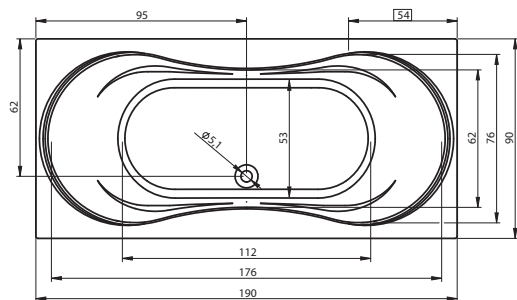

BA58 - SUPREME 190x90cm