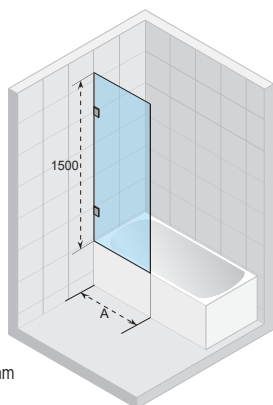

SCANDIC S409

Wszystkie
rozmiary w mm

Kod	A	Cena
GC49300	600	1 090,-
GC50300	700	1 130,-
GC51300	800	1 190,-
GC52300	900	1 290,-

W przypadku wanień z hydromasażem montaż parawanu nie zawsze jest możliwy.
Skontaktuj się z biurem sprzedaży.

KABINY PRYSZNICOWE
PARAWANY NAWANNOWE