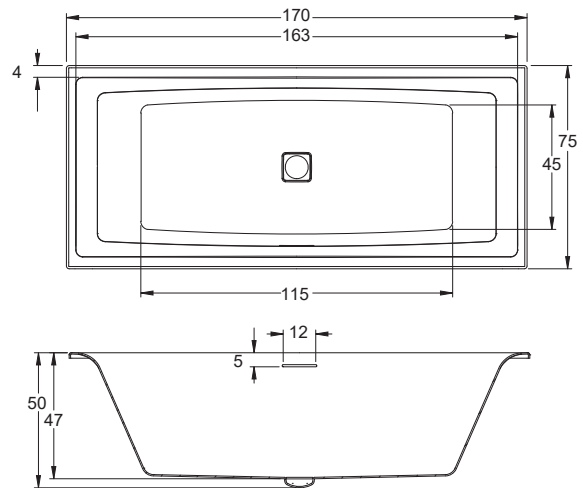

BZ25 - PETIT 120x70cm

BB79 - SAVONA 190x130cm

BB28 - SOBEK 180x115cm

BB22 - SETH 180x86cm

BR03005 - STILL SMART PRAWA 170x110 cm
BR0300500K00130 - STILL SMART LED PRAWA 170x110 cm

BR04005 - STILL SMART LEWA 170x110 cm
BR0400500K00130 - STILL SMART LED LEWA 170x110 cm