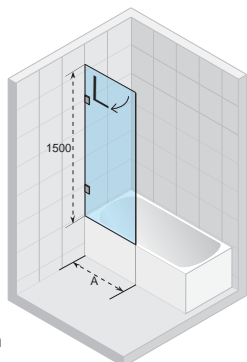

PARAWANY NAWANNOWE SCANDIC

SCANDIC M107

Wszystkie
rozmiary w mm

Kod Lewa	Kod Prawa	A	Cena
GX0103201	GX0103202	800	1 300,-
GX0105201	GX0105202	900	1 400,-
GX0107201	GX0107202	1000	1 500,-

W przypadku wanien z hydromasażem montaż parawanu nie zawsze jest możliwy.
Skontaktuj się z biurem sprzedaży.