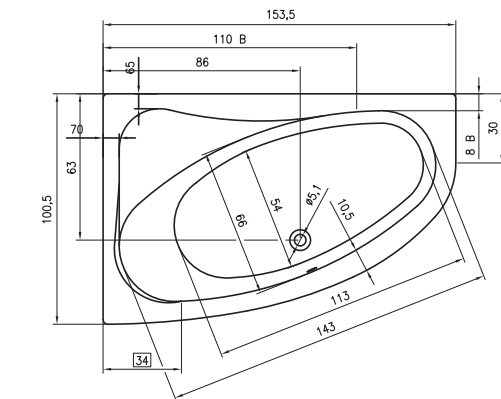

BA67 - LYRA PRAWA 153,5x100,5cm