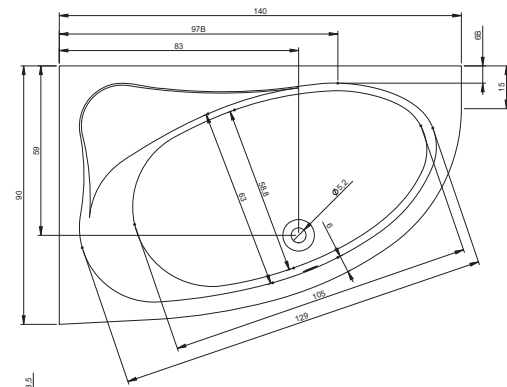

BA65 - LYRA PRAWA 140x90cm