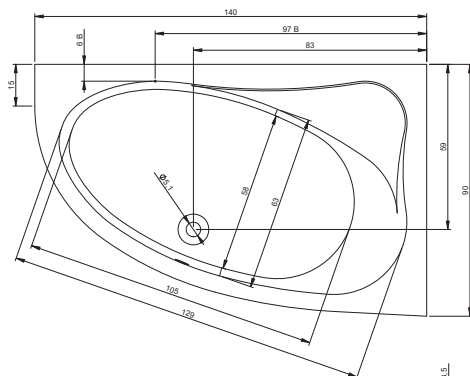

BA66 - LYRA LEWA 140x90cm