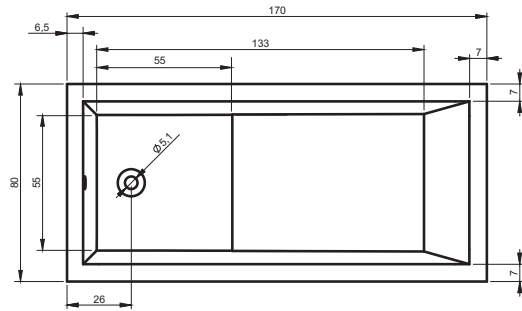

BA12 - LUSO PLUS 170x80cm