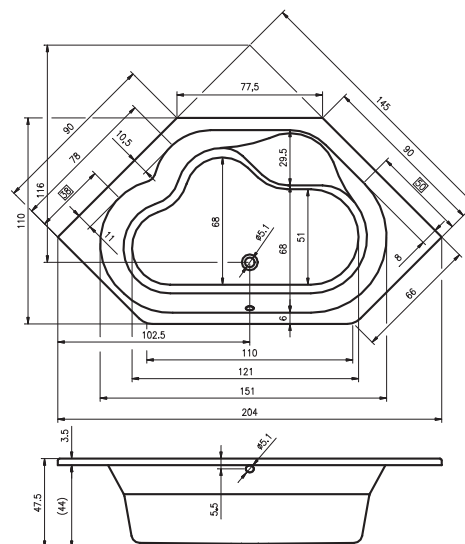

BC07 - TAURUS 170x80cm

BA48 - WINNIPEG 145x145cm