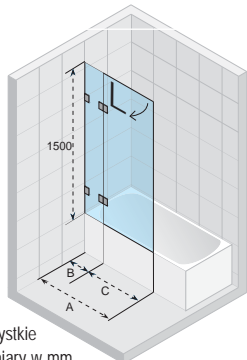

SCANDIC M109V

Wszystkie
rozmiary w mm

Kod Lewa	Kod Prawa	A	B	C	Cena
GX0604201	GX0604202	850	197	653	1 700,-
GX0605201	GX0605202	900	197	703	1 800,-
GX0606201	GX0606202	950	297	653	1 850,-
GX0607201	GX0607202	1000	297	703	1 900,-

W przypadku wanień z hydromasażem montaż parawanu nie zawsze jest możliwy.
Skontaktuj się z biurem sprzedaży.

NOWOŚĆ