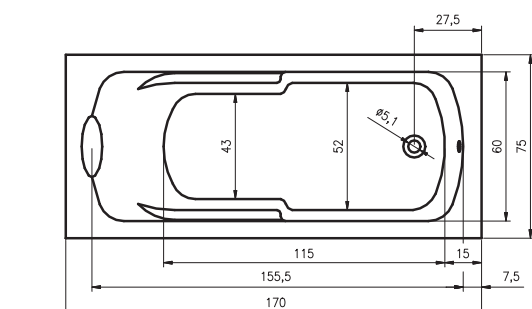

BZ07 - VIRGO 170x75cm