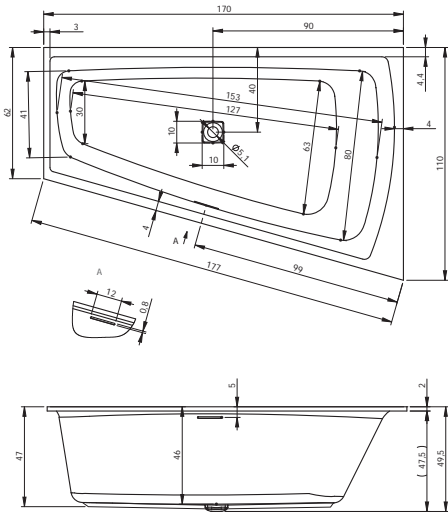

BZ25 - PETIT 120x70cm

BB79 - SAVONA 190x130cm

BB28 - SOBEK 180x115cm

BB22 - SETH 180x86cm

BR03005 - STILL SMART PRAWA 170x110 cm
BR0300500K00130 - STILL SMART LED PRAWA 170x110 cm

BR04005 - STILL SMART LEWA 170x110 cm
BR0400500K00130 - STILL SMART LED LEWA 170x110 cm