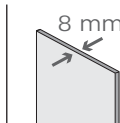

SCANDIC M109V

Wszystkie
rozmiary w mm

Kod Lewa	Kod Prawa	A	B	C	Cena
GX0604201	GX0604202	850	197	653	1 700,-
GX0605201	GX0605202	900	197	703	1 800,-
GX0606201	GX0606202	950	297	653	1 850,-
GX0607201	GX0607202	1000	297	703	1 900,-

W przypadku wanień z hydromasażem montaż parawanu nie zawsze jest możliwy.
Skontaktuj się z biurem sprzedaży.

NOWOŚĆ

SCANDIC S409

Wszystkie
rozmiary w mm

Kod	A	Cena
GC49300	600	1 090,-
GC50300	700	1 130,-
GC51300	800	1 190,-
GC52300	900	1 290,-

W przypadku wanień z hydromasażem montaż parawanu nie zawsze jest możliwy.
Skontaktuj się z biurem sprzedaży.

KABINY PRYSZNICOWE
PARAWANY NAWANNOWE

SCANDIC S500

Wszystkie
rozmiary w mm

Kod	Wanna	A	Cena
GC60200	Yukon	820	1 990,-
GC61200	Geta 160	760	1 990,-
GC62200	Geta 170	860	1 990,-
GC63200	Delta 150/160	460	1 990,-

W przypadku wanień z hydromasażem montaż parawanu nie zawsze jest możliwy.
Skontaktuj się z biurem sprzedaży.