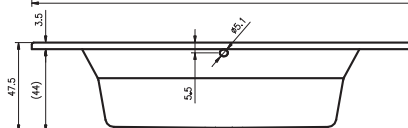

BA48 - WINNIPEG 145x145cm