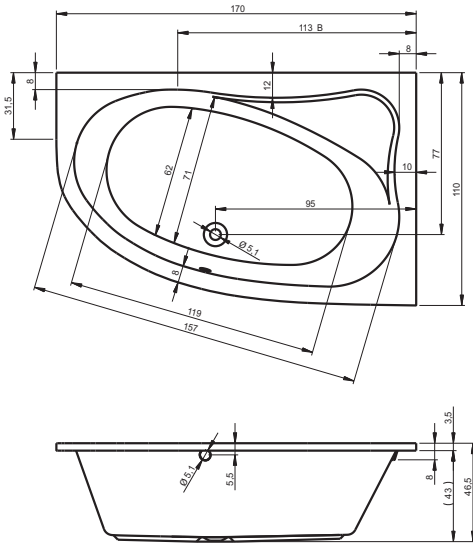

BA64 - LYRA LEWA 170x110cm