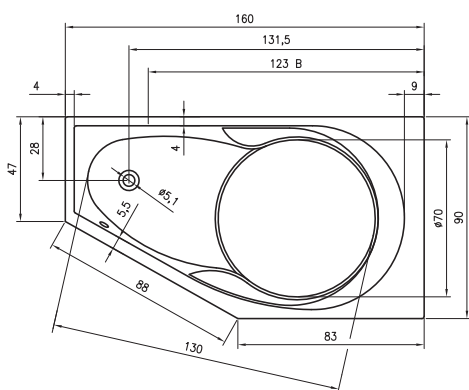

BA35 - YUKON LEWA 160x90cm