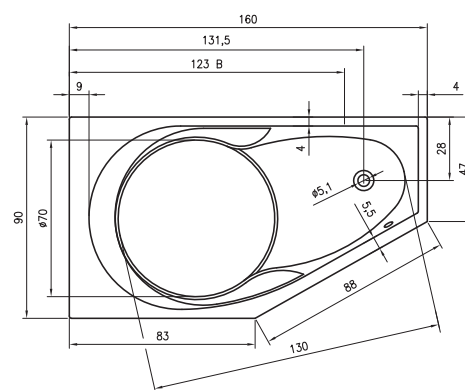

BA34 - YUKON PRAWA 160x90cm