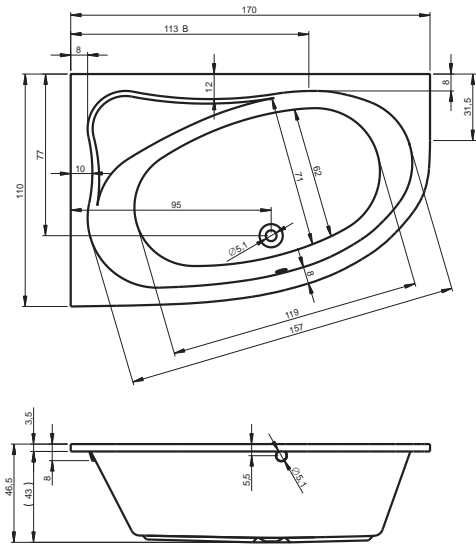

BA63 - LYRA PRAWA 170x110cm