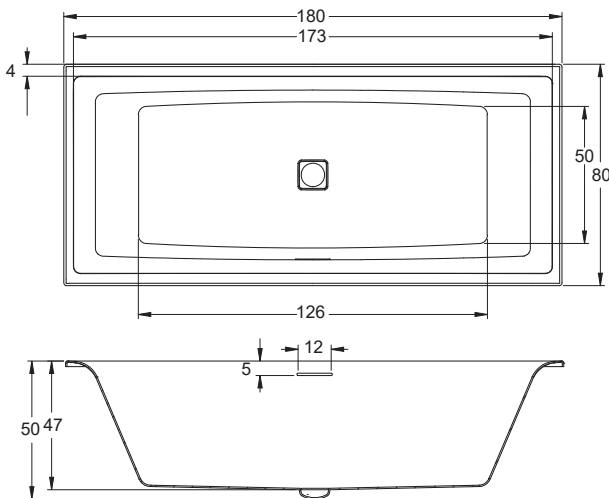

BR01005 - STILL SQUARE 180x80 cm
BR0100500K00130 - STILL SQUARE LED 180x80 cm
BR0100500K00131 - STILL SQUARE LED 180x80 cm
BR0100500K00132 - STILL SQUARE LED 180x80 cm