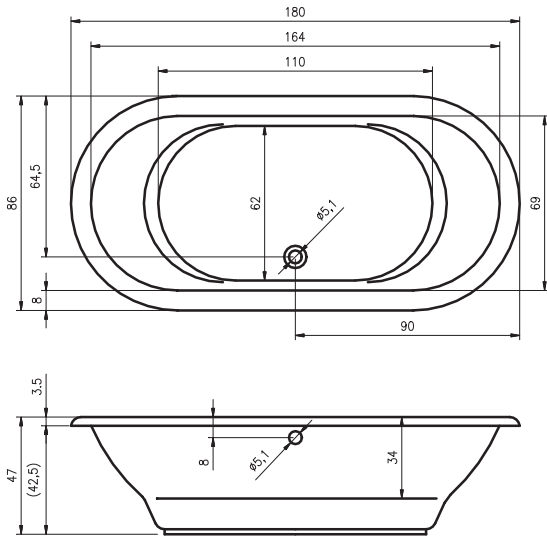

BZ25 - PETIT 120x70cm

BB79 - SAVONA 190x130cm

BB28 - SOBEK 180x115cm

BB22 - SETH 180x86cm

BR03005 - STILL SMART PRAWA 170x110 cm
BR0300500K00130 - STILL SMART LED PRAWA 170x110 cm

BR04005 - STILL SMART LEWA 170x110 cm
BR0400500K00130 - STILL SMART LED LEWA 170x110 cm