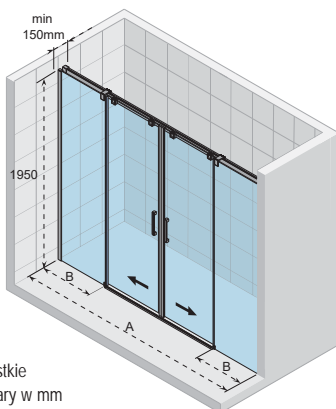

OCEAN O115*

Wszystkie
rozmiary w mm

Kod	Rozmiar brodzika	A (rozmiar wnęki)	B	Wejście	Cena
GU0404100	1400	1370-1400	334-344	500	2 290,-
GU0406100	1600	1570-1600	384-394	600	2 490,-

*Drzwi do wnęki Ocean O115 nie można łączyć ze ścianą boczną O404.