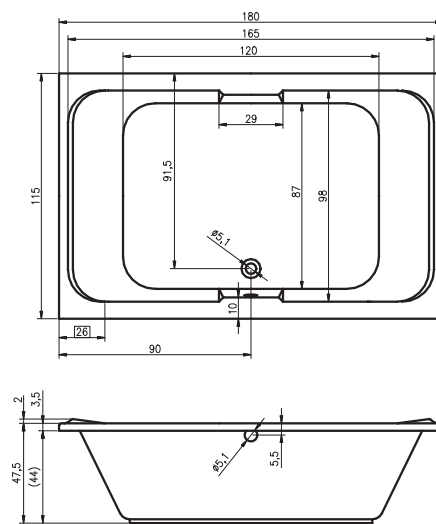

BZ25 - PETIT 120x70cm

BB79 - SAVONA 190x130cm

BB28 - SOBEK 180x115cm

BB22 - SETH 180x86cm

BR03005 - STILL SMART PRAWA 170x110 cm
BR0300500K00130 - STILL SMART LED PRAWA 170x110 cm

BR04005 - STILL SMART LEWA 170x110 cm
BR0400500K00130 - STILL SMART LED LEWA 170x110 cm