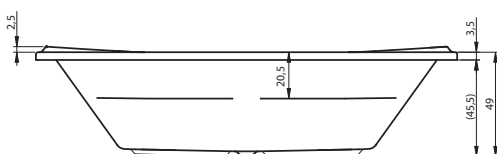

BA58 - SUPREME 190x90cm