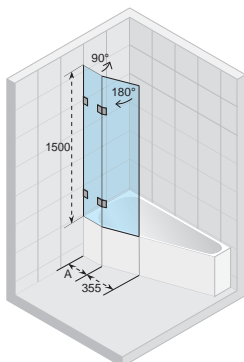

SCANDIC S500

Wszystkie
rozmiary w mm

Kod	Wanna	A	Cena
GC60200	Yukon	820	1 990,-
GC61200	Geta 160	760	1 990,-
GC62200	Geta 170	860	1 990,-
GC63200	Delta 150/160	460	1 990,-

W przypadku wanień z hydromasażem montaż parawanu nie zawsze jest możliwy.
Skontaktuj się z biurem sprzedaży.