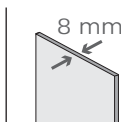

SCANDIC M109V

Wszystkie
rozmiary w mm

Kod Lewa	Kod Prawa	A	B	C	Cena
GX0604201	GX0604202	850	197	653	1 700,-
GX0605201	GX0605202	900	197	703	1 800,-
GX0606201	GX0606202	950	297	653	1 850,-
GX0607201	GX0607202	1000	297	703	1 900,-

W przypadku wanień z hydromasażem montaż parawanu nie zawsze jest możliwy.
Skontaktuj się z biurem sprzedaży.

NOWOŚĆ

SCANDIC S409

Wszystkie
rozmiary w mm

Kod	A	Cena
GC49300	600	1 090,-
GC50300	700	1 130,-
GC51300	800	1 190,-
GC52300	900	1 290,-

W przypadku wanień z hydromasażem montaż parawanu nie zawsze jest możliwy.
Skontaktuj się z biurem sprzedaży.

KABINY PRYSZNICOWE
PARAWANY NAWANNOWE

SCANDIC S500

Wszystkie
rozmiary w mm

Kod	Wanna	A	Cena
GC60200	Yukon	820	1 990,-
GC61200	Geta 160	760	1 990,-
GC62200	Geta 170	860	1 990,-
GC63200	Delta 150/160	460	1 990,-

W przypadku wanień z hydromasażem montaż parawanu nie zawsze jest możliwy.
Skontaktuj się z biurem sprzedaży.