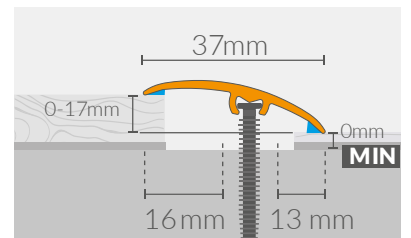

- The bridge allows to finish the floor next to the wall or balcony doors
- Stable support of the profile next to the wall
- Adjustable height height – possibility to match up to 4-22 mm by cutting the bridge
- Quick and simple installation – just slide the bridge into the profile

CS30

DIMENSIONS

12 pcs

CS37

5IN1
COLOR
SYSTEM
UNIVERSAL

MAX
DILATATION
31 mm

MAX
LEVELING
17 mm

DIMENSIONS