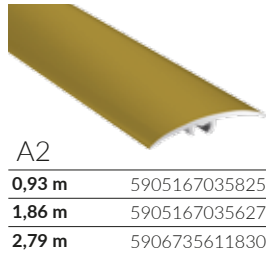

LEVELING PROFILES

STAIRS PROFILES

T16

MAX
DILATATION
10 mm

16 mm

GLUE

DIMENSIONS

COLORS

12 pcs

DIMENSIONS

COLORS

4 pcs

SM1

DIMENSIONS

COLORS

MAX
DILATATION
24 mm

SILICONE BARRIER
○○○

30 mm

SCREW FIX

DIMENSIONS

COLORS

A1

0,93 m 5906735611175

1,86 m 5906735611205