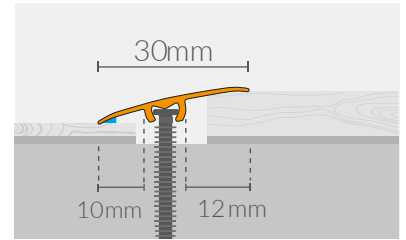

DIMENSIONS