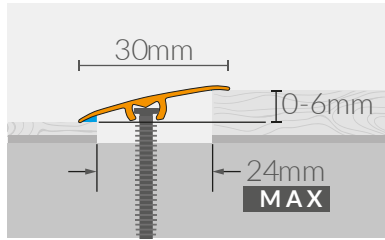

DIMENSIONS