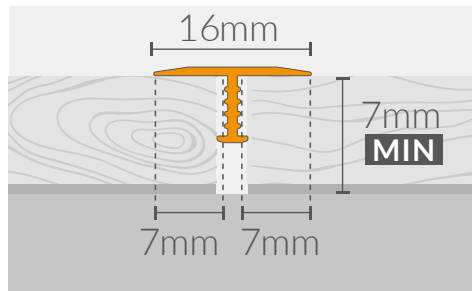

LEVELING PROFILES

STAIRS PROFILES

T16

MAX
DILATATION
10 mm

16 mm

GLUE

DIMENSIONS

COLORS

SILICONE BARRIER
○○○

30 mm

SCREW FIX

DIMENSIONS

COLORS

A1

0,93 m 5906735611175

1,86 m 5906735611205