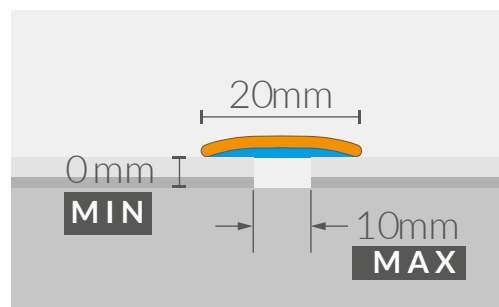

DIMENSIONS