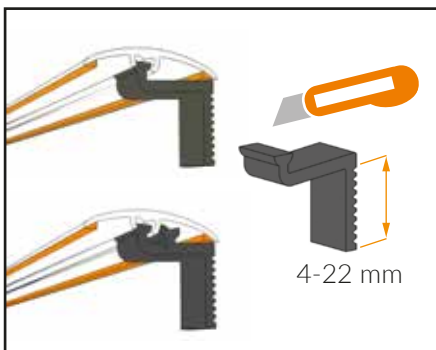

1,20 m

5905167768105

ACCESSORIES

SERVICE PACK

The mounting system for the slats from the COLOR SYSTEM series
EAN: 5905167827178

METAL SCREW KIT

set includes 5 metal screws + mounting pins
(universal for the COLOR SYSTEM and PRO SYSTEM series profiles)
EAN: 5905167825068