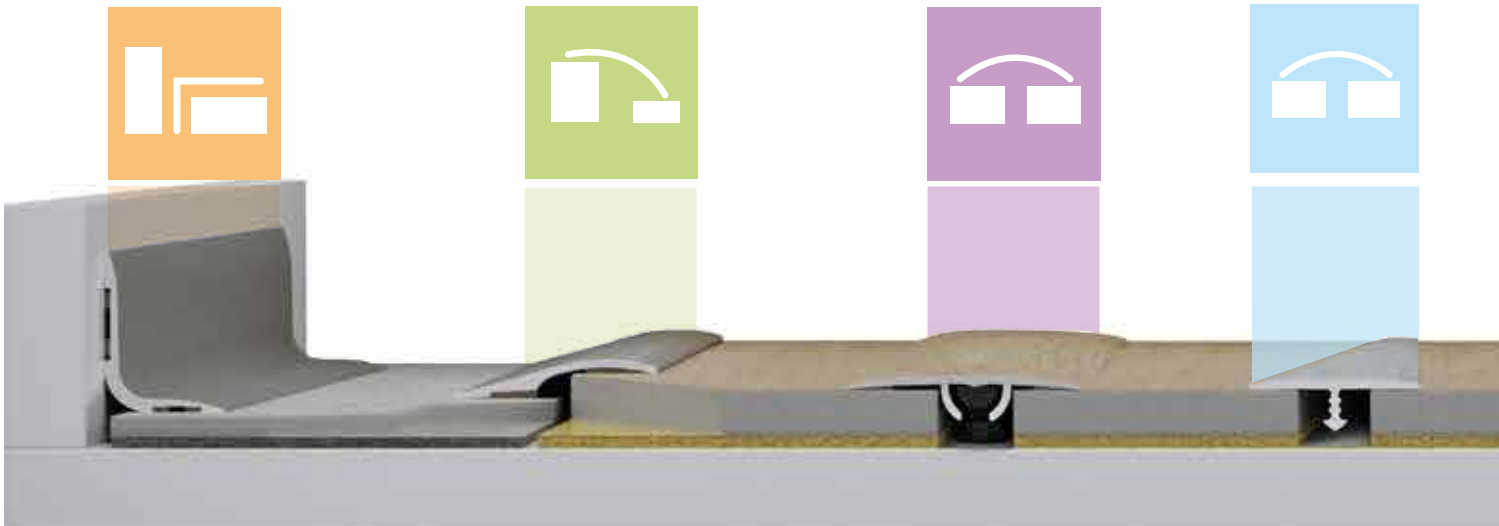

WIDE
INSTALLATION
CHANNEL

VIGO

HYBRID
SKIRTING

SKIRTING COLORS CORRESPONDING TO PROFILES COLORS

PROFIL CS	INDO	LARS	MACK	VIGO 60
40	1, 40	40	40	1
A1	41			2
A3				
45	133			3
52				4
25				
2	44			
42			25	
27		2		112
50	137	137		
48		50		
19	25	25	107, 131	102
46	131			
23	23			
3	3, 42	3, 42	3	107
44	138		138	
26	2		2	
20	20			
153			153	
158	158			158
159				159, 160, 161
30				
4	4	4	4	
66				
65	9			
7	154		154	110
9	10	46	46	163
31	5			
29		9		
47				154
39		32		
162				162
12	12	12		
49	140			
11	11			

FOUR GROUPS OF PROFILES TO ANSWER DIFFERENT PURPOSES

DILATATION PROFILES FLOOR AT THE SAME LEVEL

They are used to connect floors at the same level. You can connect with them any type of floor, e.g. vinyl click floors with a ceramic tiles. A wide range of colors allows you to match color to any floors. You can also choose a profile in silver or titanium.

LEVELING PROFILES FLOORS AT DIFFERENT LEVELS

They are used to connect floors with different level. The differences are usually small, several millimetres, however, to aesthetically eliminate them it is necessary to choose the right profile.