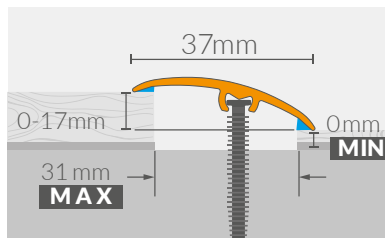

- The bridge allows to finish the floor next to the wall or balcony doors
- Stable support of the profile next to the wall
- Adjustable height height – possibility to match up to 4-22 mm by cutting the bridge
- Quick and simple installation – just slide the bridge into the profile

CS30

DIMENSIONS

12 pcs

CS37

5IN1
COLOR
SYSTEM
UNIVERSAL

MAX
DILATATION
31 mm

MAX
LEVELING
17 mm

DIMENSIONS

7
1,86 m 5905167815540

9
1,86 m 5905167815557

11
1,86 m 5905167815564

12
1,86 m 5905167815571

19
1,86 m 5905167815601

20
1,86 m 5905167815618

23
1,86 m 5905167815625

25
1,86 m 5905167815632