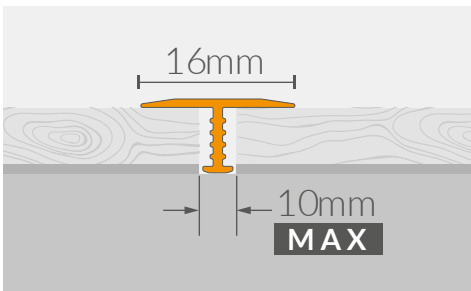

LEVELING PROFILES

STAIRS PROFILES

T16

MAX
DILATATION
10 mm

16 mm

GLUE

DIMENSIONS

COLORS

SILICONE BARRIER
○○○

30 mm

SCREW FIX

DIMENSIONS

COLORS

A1

0,93 m 5906735611175

1,86 m 5906735611205