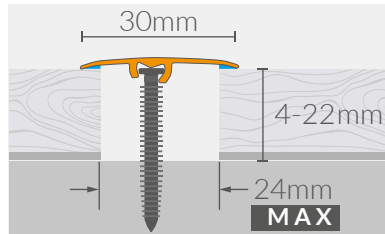

DIMENSIONS