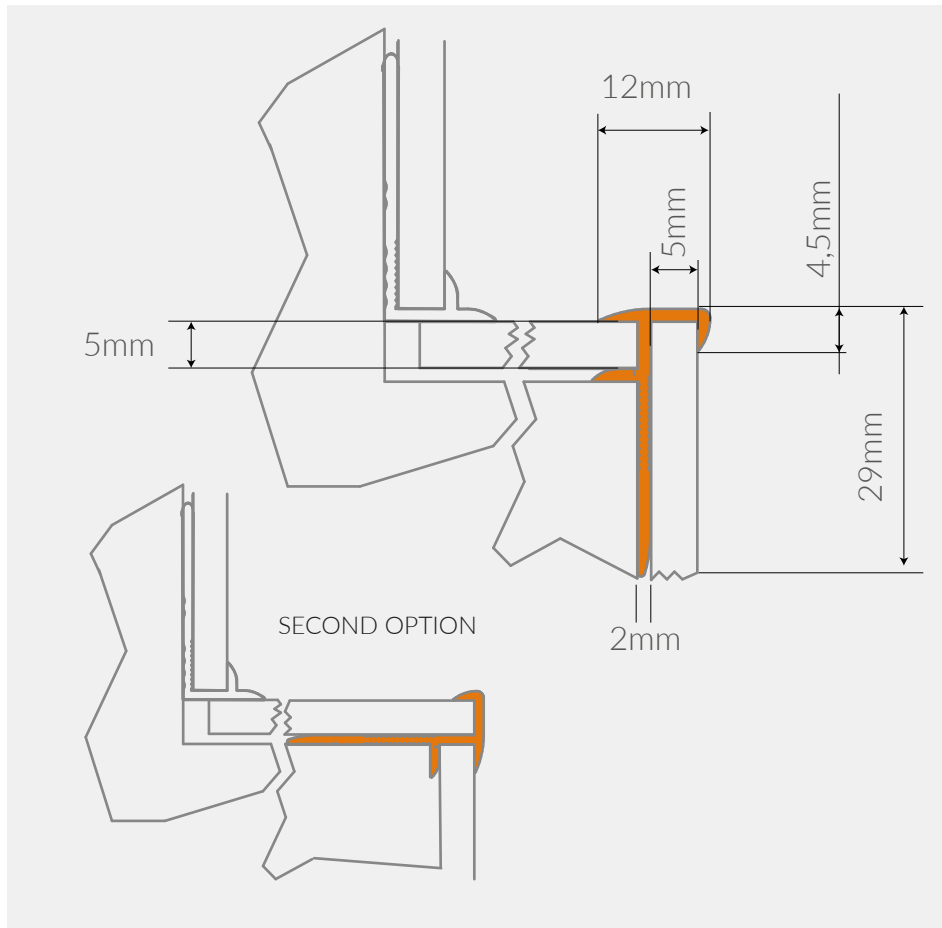

PRO S2 (OUTER)

NEW

PERFECT FOR
VINYL FLOORING
4-5 mm

12 mm

DIMENSIONS

COLORS

B1

2,00 m