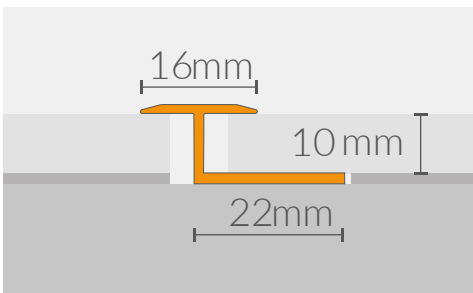

DIMENSIONS

COLORS