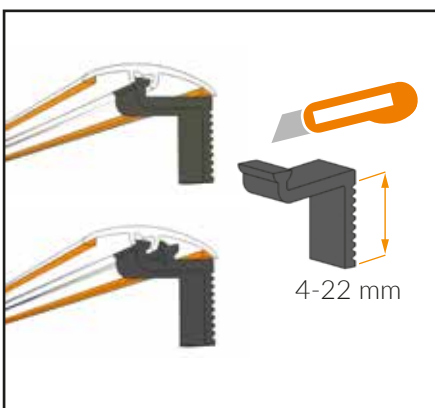

ADDITIONAL ACCESSORIES INCLUDED WITH CS37 AND CS30

MOUNTING DOWELS

- Quick and safe assembly

CONNECTOR

- To connect two or more profiles
- Simple installation
- Bigger stability of the profile connection

BRIDGE

- The bridge allows to finish the floor next to the wall or balcony doors
- Stable support of the profile next to the wall
- Adjustable height height – possibility to match up to 4-22 mm by cutting the bridge
- Quick and simple installation – just slide the bridge into the profile