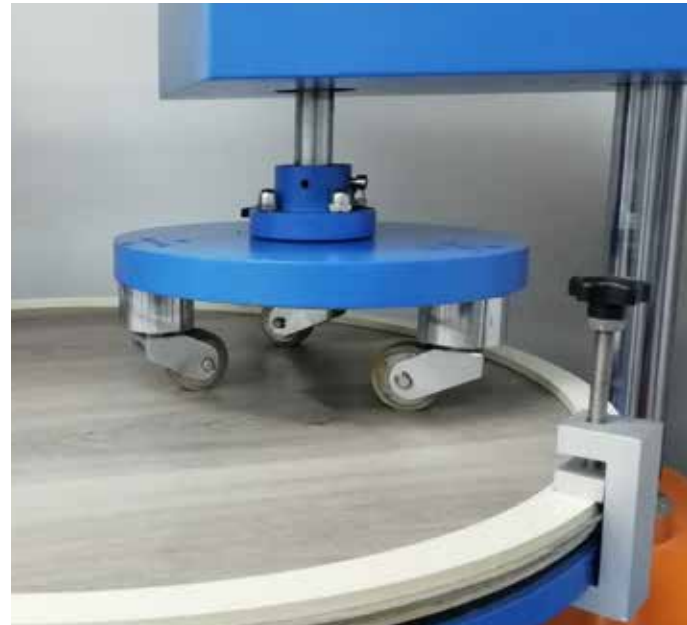

MANUFACTURE

We are an European leader for production of floor accessories. Our technological development allows us to offer great portfolio of products in various technologies.