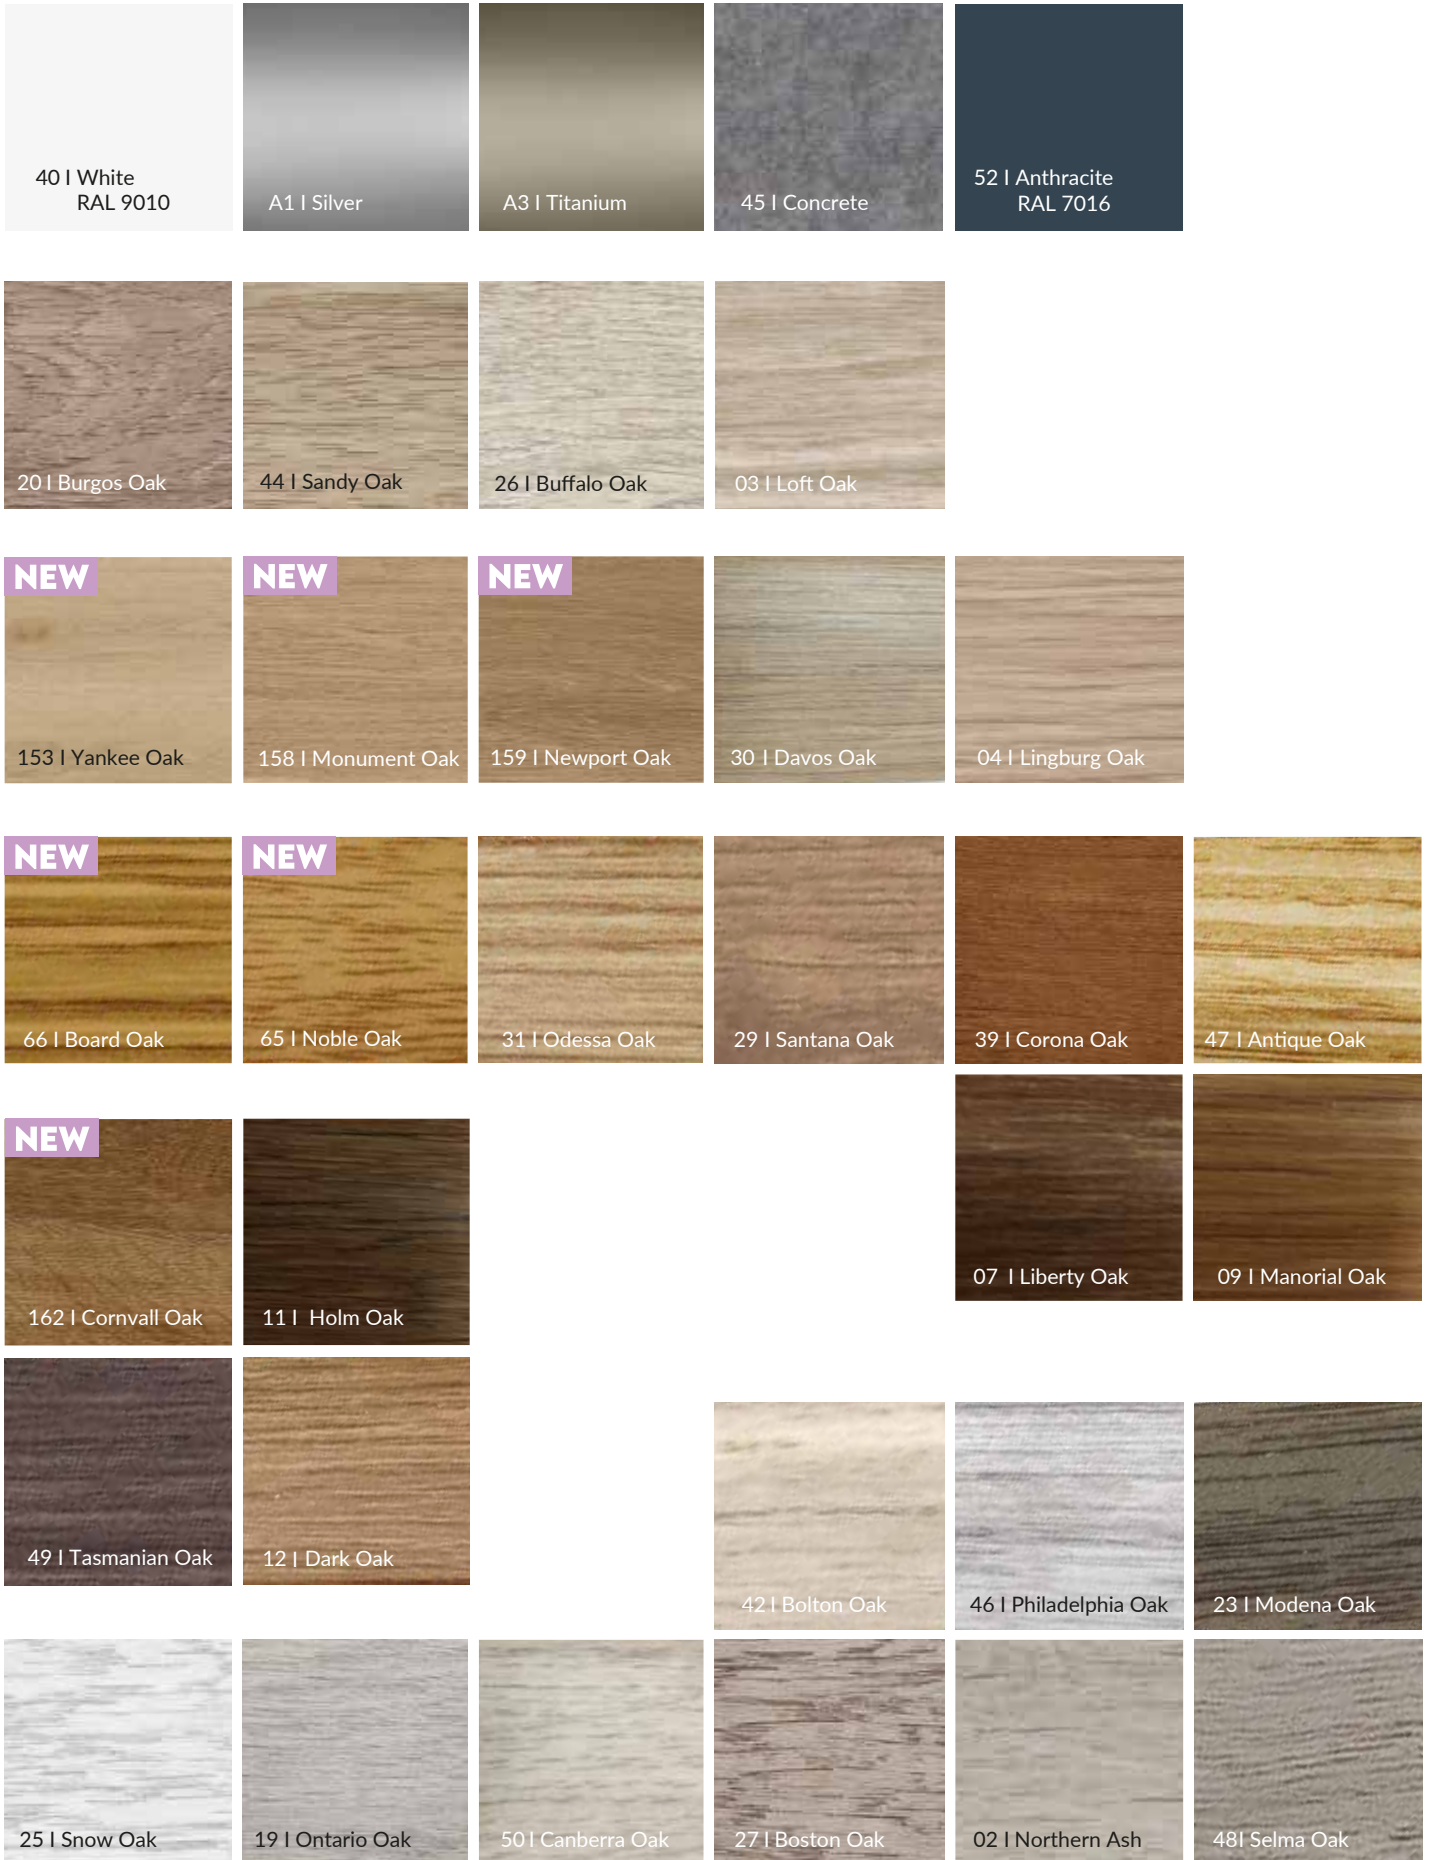

We are offering a range of 35 colors matched to the best-selling laminated panels and vinyl click floors in COLOR SYSTEM profiles collection, created to fulfill DIY customer needs. The offer is directed to self-service points and professionals looking for exact match of floor and accessories. COLOR SYSTEM is the certainty of a valuable choice. The one, that has never been so simple.

Now you can choose a skirting boards and profile in the same color.

Profiles from COLOR SYSTEM collection are matched to all slats from the INDO, LARS, MACK and VIGO collections

INDO

LARS

MACK

VIGO

COLOR SYSTEM

Colors available in THE COLOR SYSTEM OF FLOOR PROFILES

COLOR SYSTEM

PERFECT MATCH

INDO

PERFECTLY
IMITATING
THE REAL
WOOD

LARS

THE IDEAL
COLOUR
AND DESIGN
MATCH

MACK