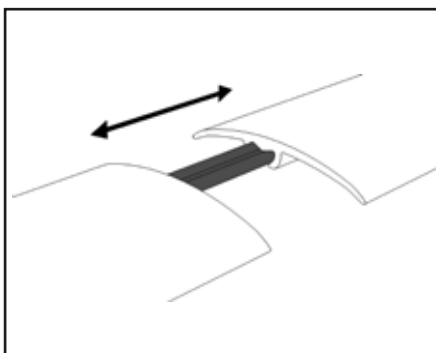

1,20 m

5905167768105

ACCESSORIES

SERVICE PACK

The mounting system for the slats from the COLOR SYSTEM series
EAN: 5905167827178

METAL SCREW KIT

set includes 5 metal screws + mounting pins
(universal for the COLOR SYSTEM and PRO SYSTEM series profiles)
EAN: 5905167825068