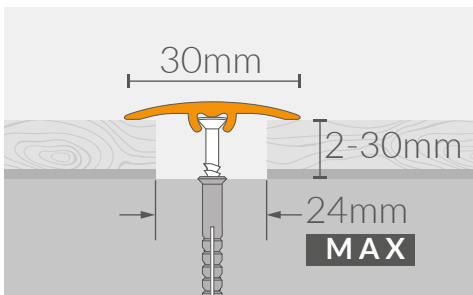

DIMENSIONS