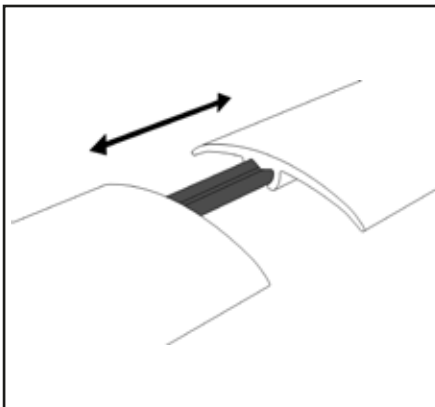

ADDITIONAL ACCESSORIES INCLUDED WITH CS37 AND CS30

MOUNTING DOWELS

- Quick and safe assembly

CONNECTOR

- To connect two or more profiles
- Simple installation
- Bigger stability of the profile connection

BRIDGE

- The bridge allows to finish the floor next to the wall or balcony doors
- Stable support of the profile next to the wall
- Adjustable height height – possibility to match up to 4-22 mm by cutting the bridge
- Quick and simple installation – just slide the bridge into the profile