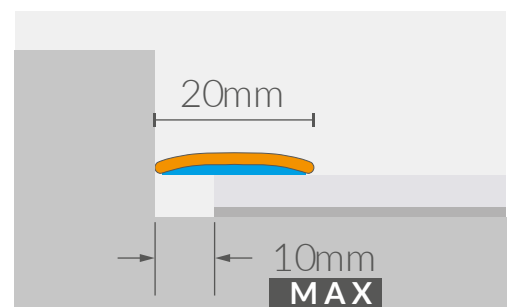

DIMENSIONS