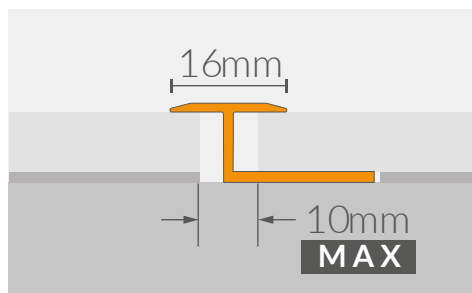

DIMENSIONS

COLORS