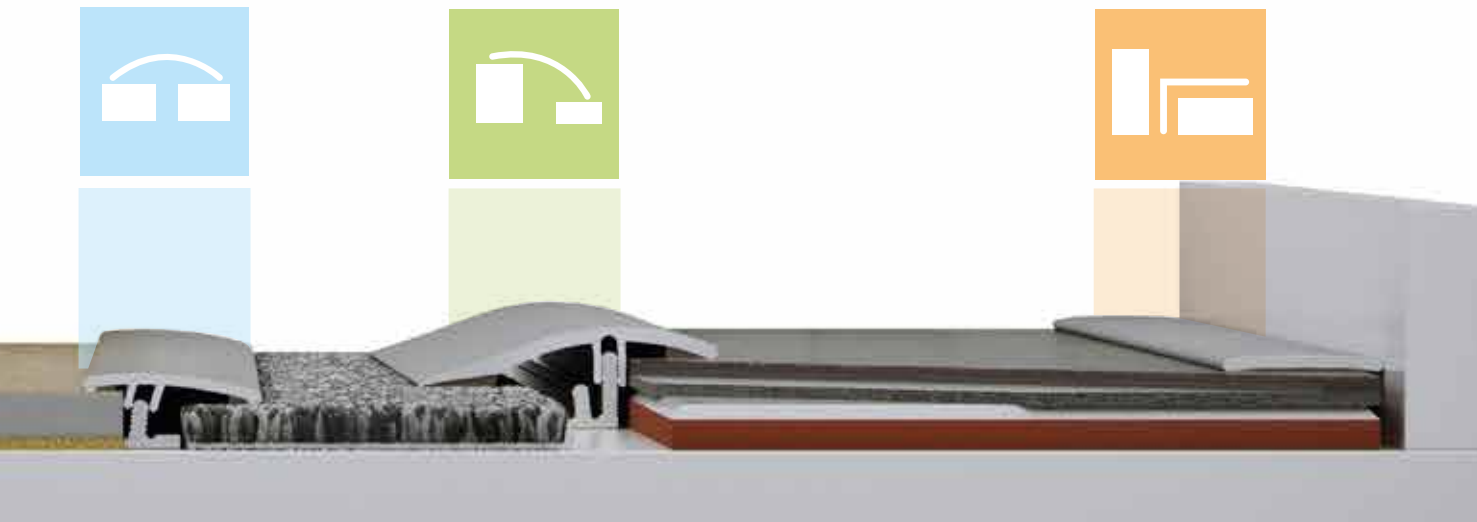

FINISHING PROFILES

They are used to finish the floors, mask the dilatation gap, in places where it is not covered eg by skirting board. Ideal to finish the floor next to balcony doors or entrances.