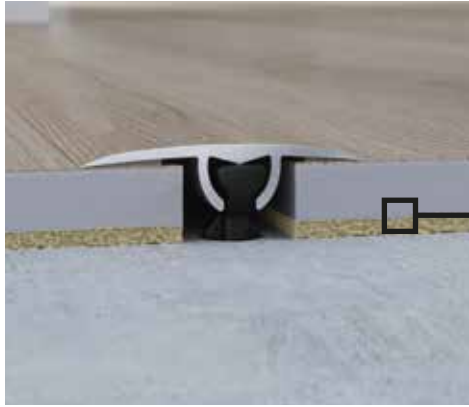

ADDITIONAL ACCESSORIES INCLUDED WITH CS37 AND CS30

MOUNTING DOWELS

- Quick and safe assembly