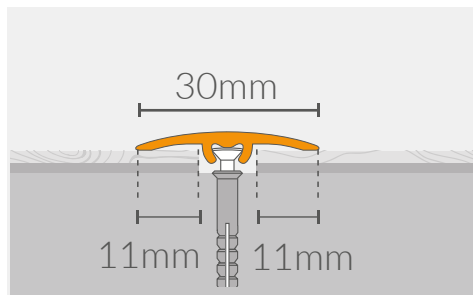

12 pcs

DIMENSIONS

COLORS

4 pcs

SM1

DIMENSIONS

COLORS

MAX
DILATATION
24 mm

SILICONE BARRIER
○○○

30 mm

SCREW FIX

DIMENSIONS

COLORS

A1

0,93 m 5906735611175

1,86 m 5906735611205