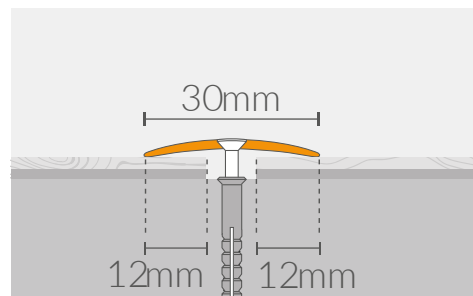

LEVELING PROFILES

STAIRS PROFILES

T16

MAX
DILATATION
10 mm

16 mm

GLUE

DIMENSIONS

COLORS

12 pcs

DIMENSIONS

COLORS

4 pcs

SM1

DIMENSIONS

COLORS

MAX
DILATATION
24 mm

SILICONE BARRIER
○○○

30 mm

SCREW FIX

DIMENSIONS

COLORS

A1

0,93 m 5906735611175

1,86 m 5906735611205