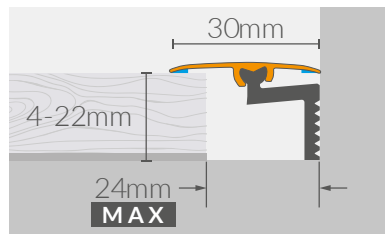

DIMENSIONS