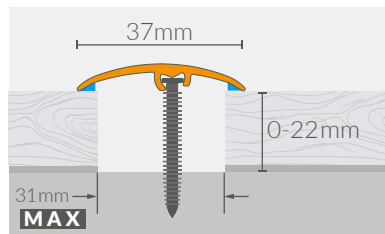

- The bridge allows to finish the floor next to the wall or balcony doors
- Stable support of the profile next to the wall
- Adjustable height height – possibility to match up to 4-22 mm by cutting the bridge
- Quick and simple installation – just slide the bridge into the profile

CS30

DIMENSIONS

12 pcs

CS37

5IN1
COLOR
SYSTEM
UNIVERSAL

MAX
DILATATION
31 mm

MAX
LEVELING
17 mm

DIMENSIONS