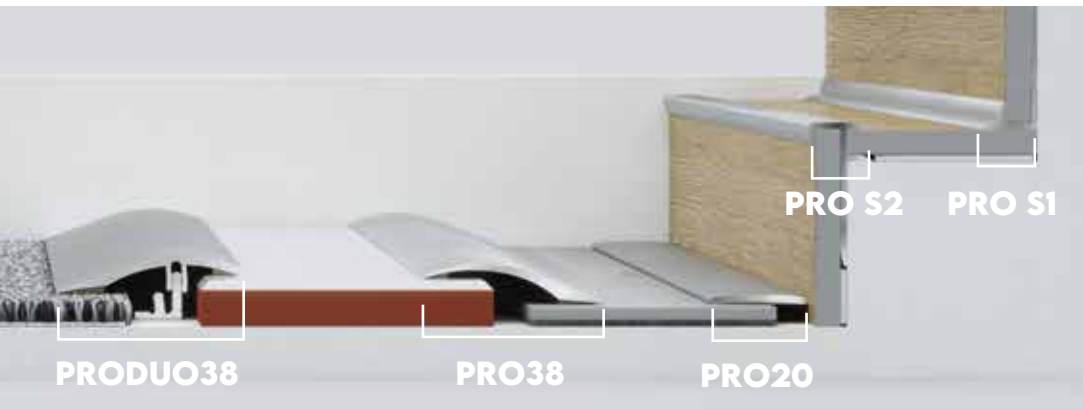

PRO38
LEVELING
UP TO 16MM

▪ connecting floors with high level difference

PRODUO38
LEVELING
FLOORS

▪ connection of the hard floor with carpets with a large difference in levels
▪ two-parts solid installation system
▪ assembly on glue or screws