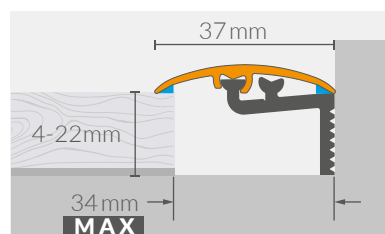

- The bridge allows to finish the floor next to the wall or balcony doors
- Stable support of the profile next to the wall
- Adjustable height height – possibility to match up to 4-22 mm by cutting the bridge
- Quick and simple installation – just slide the bridge into the profile

CS30

DIMENSIONS

12 pcs

CS37

5IN1
COLOR
SYSTEM
UNIVERSAL

MAX
DILATATION
31 mm

MAX
LEVELING
17 mm

DIMENSIONS